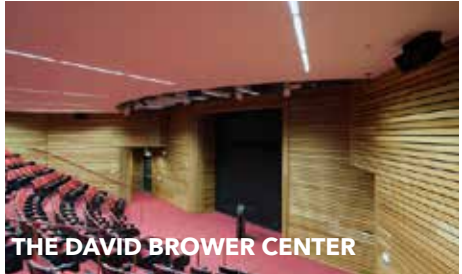

WELCOME

"Welcome to the Event Venue Guide to Downtown Berkeley! We know what it takes to make a spectacular event and we are excited to share this guide of our most amazing and innovative venues right here in Downtown Berkeley. From the cozy intimacy of Comal's private dining space to the picturesque historic Shattuck Hotel to the grandeur of the newly renovated UC Theater, we feel you will agree that this lengthy list of venues are perfect for everything from a major conference, launch party, corporate event, wedding, birthday, fundraiser, or dinner party.

Thank you for considering Downtown Berkeley for your next event!"