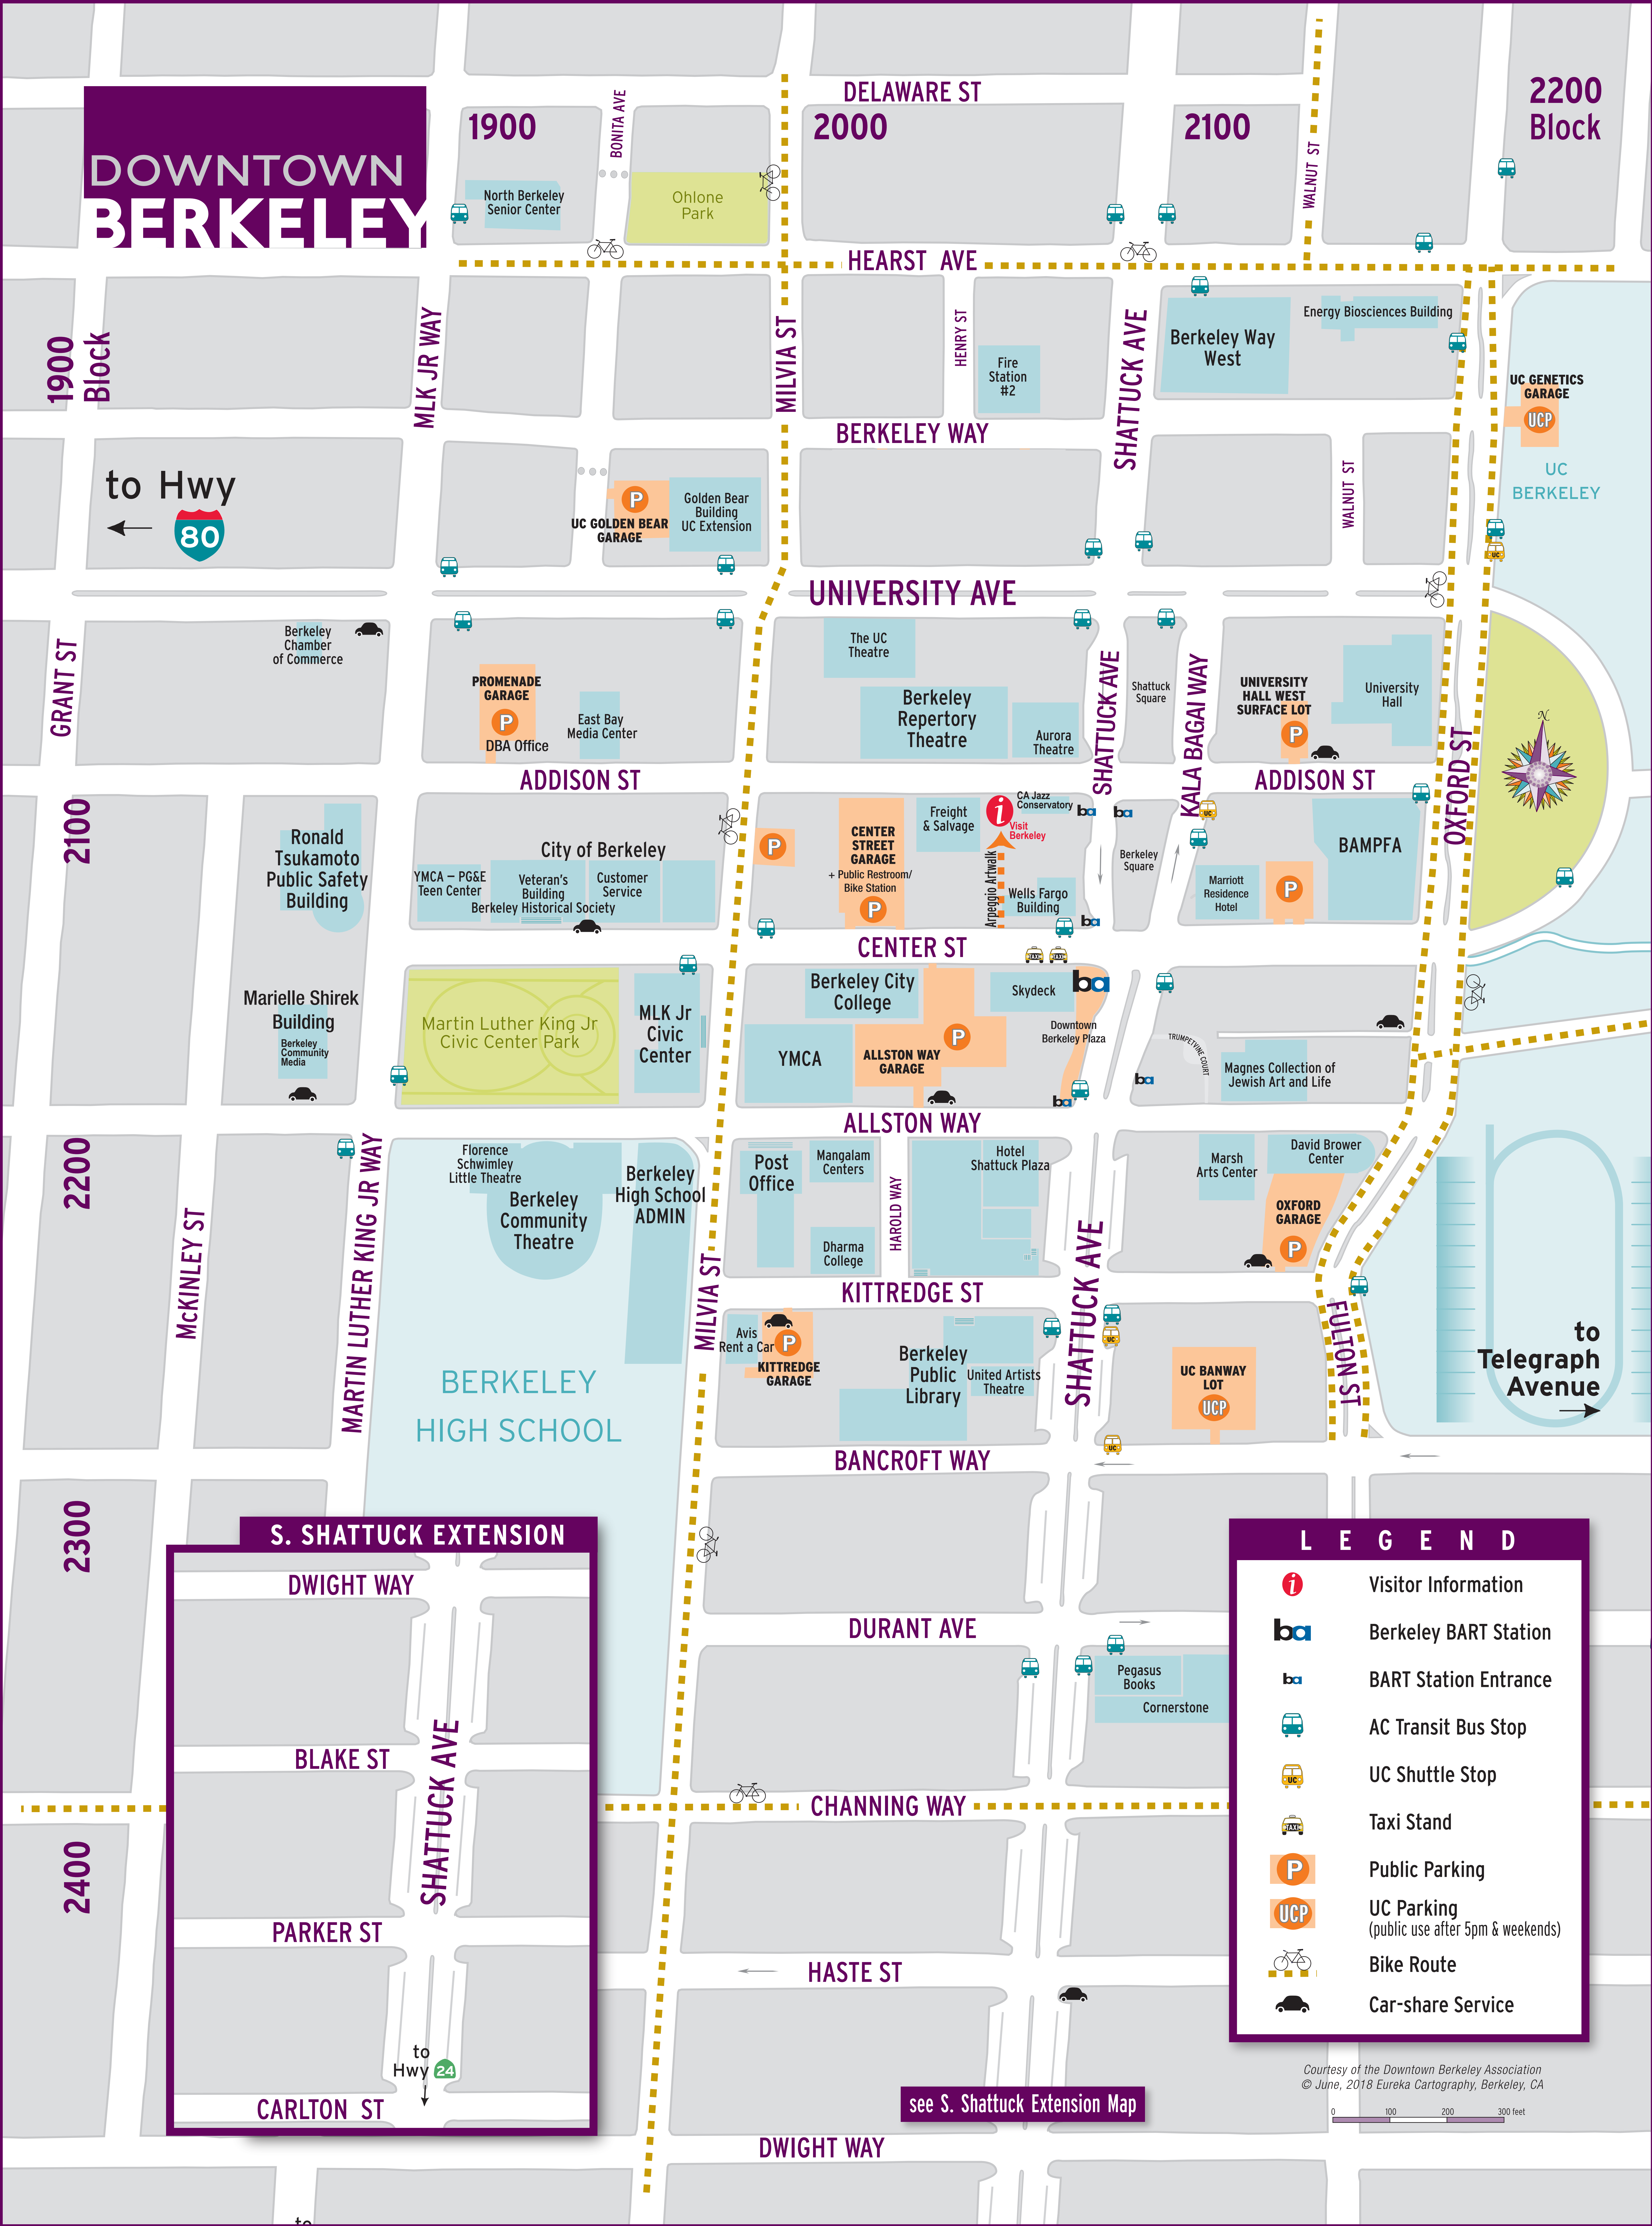

DOWNTOWN BERKELEY

LEGEND

-  Visitor Information
-  Berkeley BART Station
-  BART Station Entrance
-  AC Transit Bus Stop
-  UC Shuttle Stop
-  Taxi Stand
-  Public Parking
-  UC Parking (public use after 5pm & weekends)
-  Bike Route
-  Car-share Service

Courtesy of the Downtown Berkeley Association
 © June, 2018 Eureka Cartography, Berkeley, CA

S. SHATTUCK EXTENSION

DWIGHT WAY

BLAKE ST

PARKER ST

CARLTON ST

to Hwy 24

see S. Shattuck Extension Map

2000

2100

ADDISON ST

CENTER ST

ALLSTON WAY

KITTREDGE ST

BANCROFT WAY

DURANT AVE

CHANNING WAY

HASTE ST

DWIGHT WAY

MLK JR WAY

MILVIA ST

SHATTUCK AVE

SHATTUCK AVE

SHATTUCK AVE