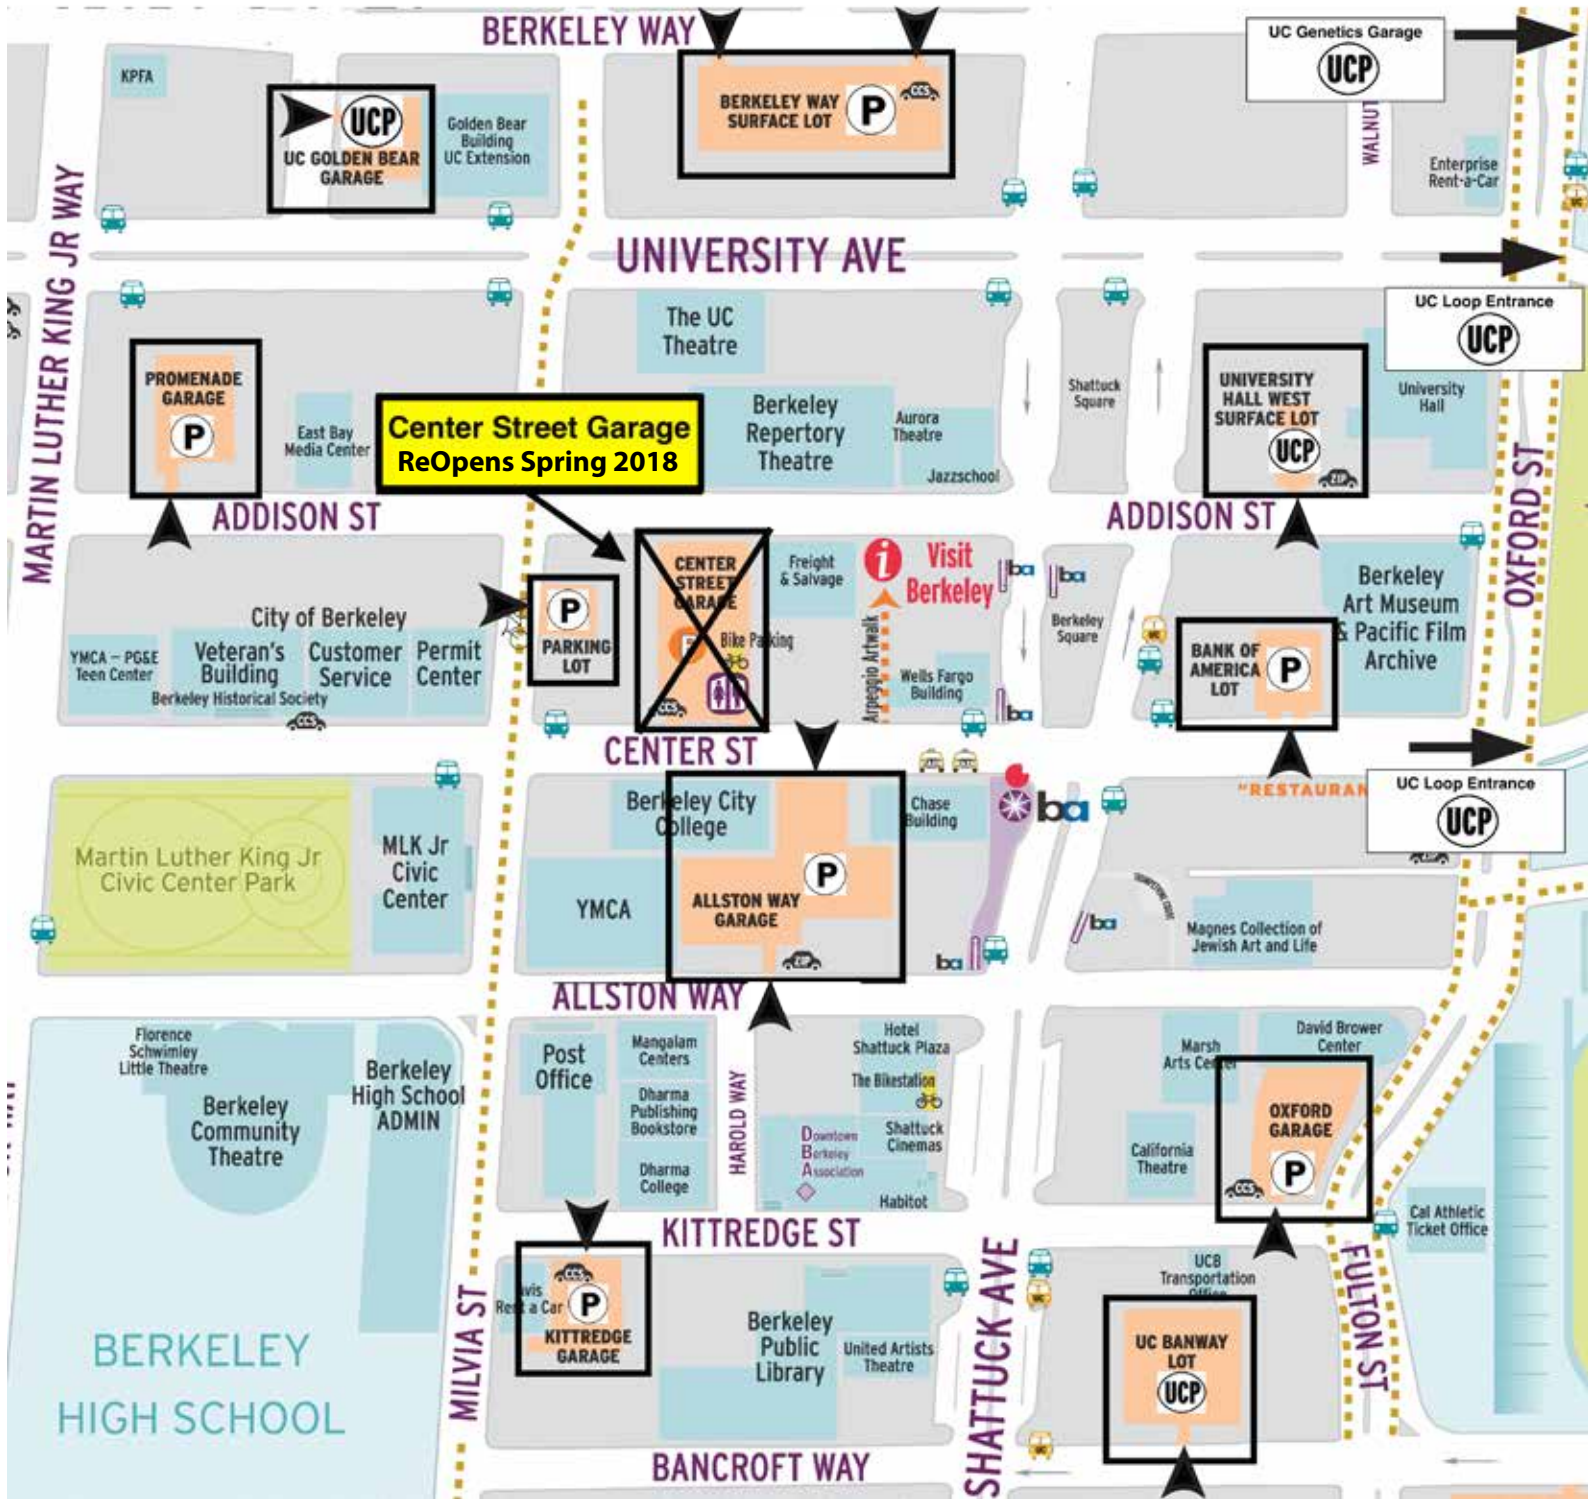

DOWNTOWN BERKELEY PARKING MAP

UC Parking (UCP) only available 5pm - 2am on weekdays, and all day weekends; except Golden Bear Garage which has daytime hours

it starts here.

**DOWNTOWN
BERKELEY**

Downtown Berkeley Association