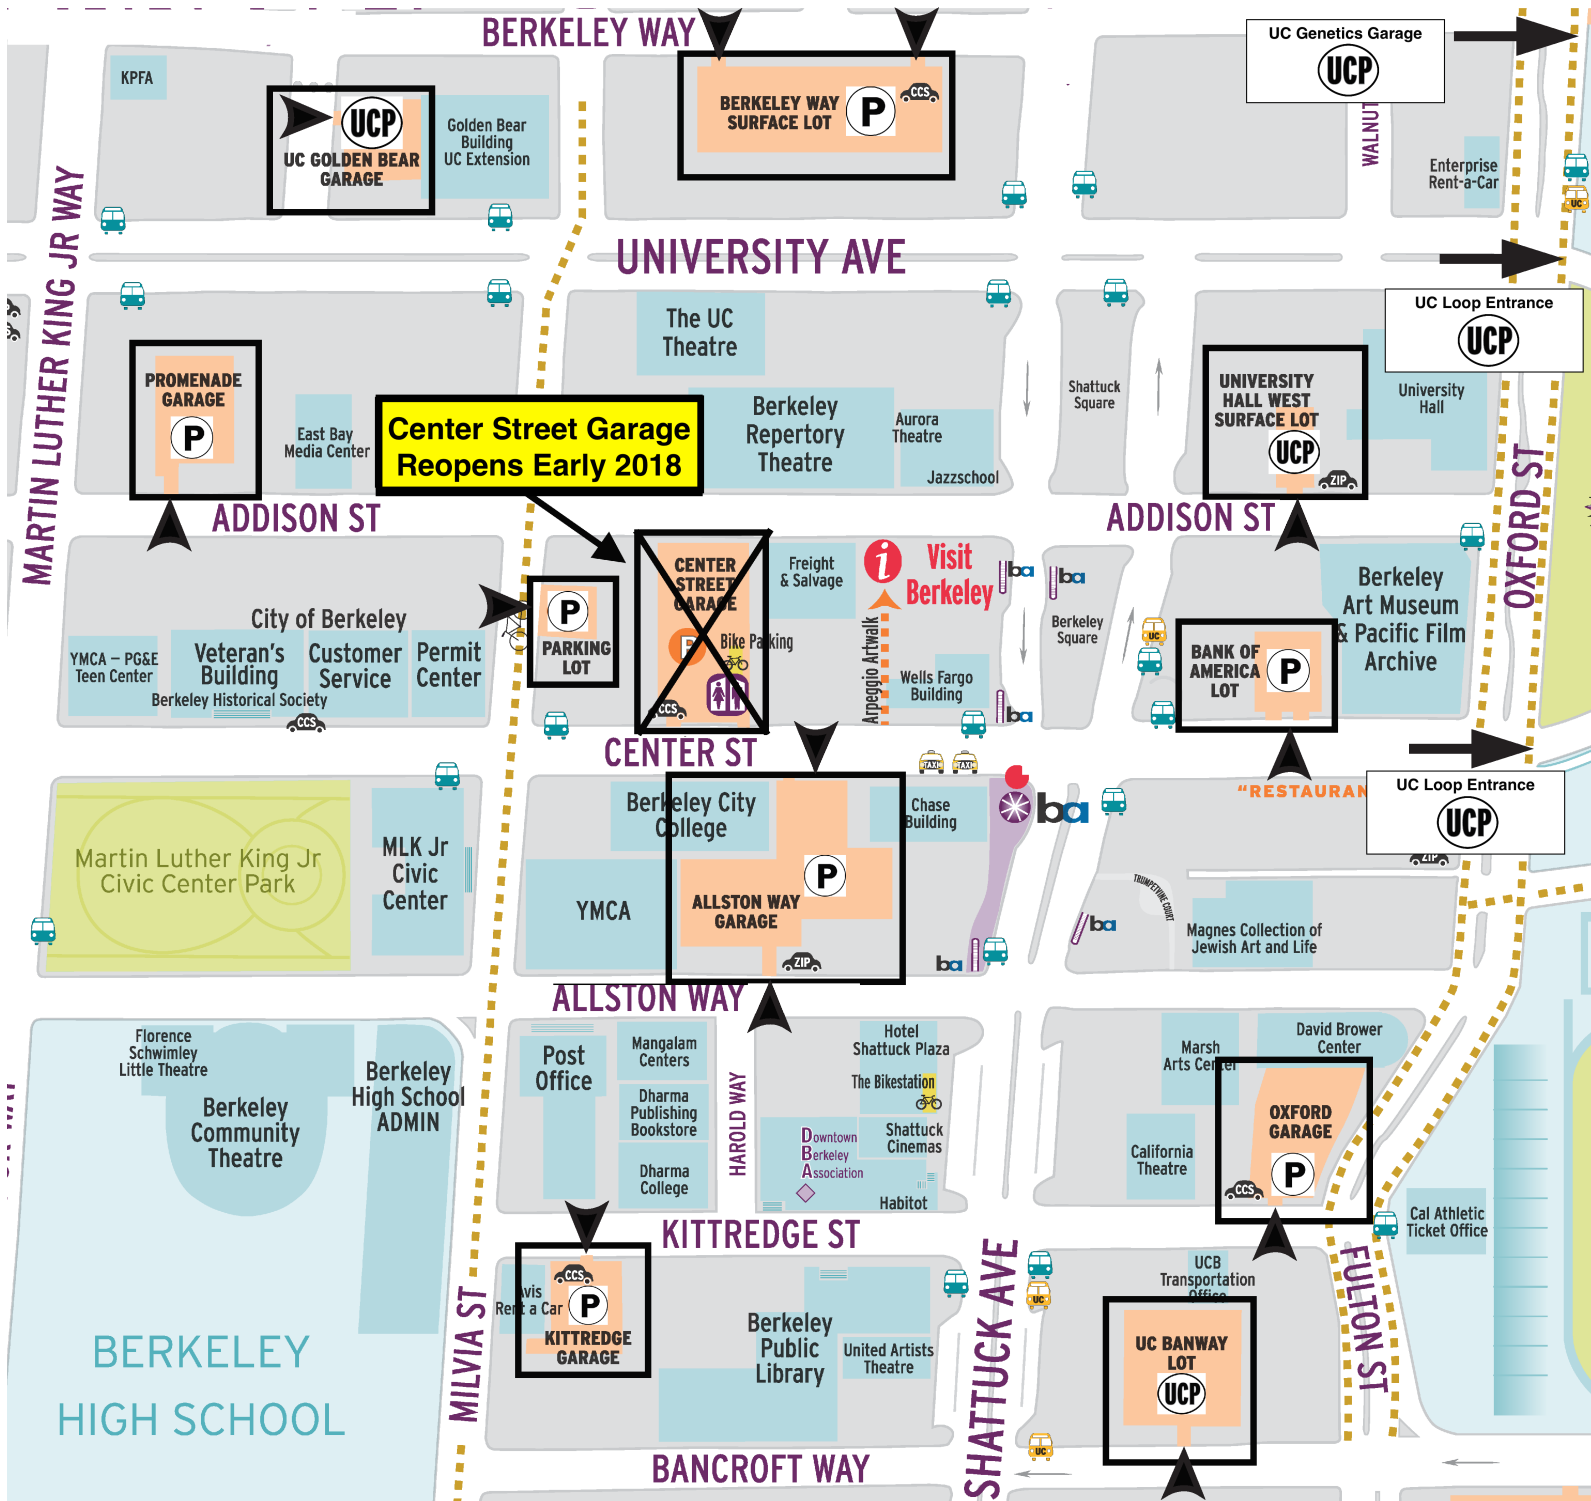

DOWNTOWN BERKELEY PARKING MAP

UC Parking (UCP) only available 5pm - 2am on weekdays, and all day weekends; except Golden Bear Garage which has daytime hours

Downtown Berkeley Parking Directory

Lot/Garage	Manager	Public Hours	Hourly Rate	All Day Max	Evening Rates	Monthly Rates & Other Notes	Total Spaces
Allston Way Garage 2061 Allston Wy	Parking Concepts 510.981.9443	M-Th: 6a-12mid F: 6a-2a; Sa: 8a-2a Su: 8a-12mid	\$2.50/hr for first 2hrs \$2/30min after 2hrs	\$23 Weekday \$15 Weekend	\$15.00 after 4p	\$210/mo unreserved \$280/mo reserved	600
Bank of America Lot 2129 Shattuck Ave	Regional Parking 925.933.8795	M-F: 6p-9a; Sa: after 2p; Su: all day	\$1 /20min	\$28.00	N/A	N/A	37
Berkeley Way Lot 2016 Berkeley Wy	City of Berkeley Transportation 510.981.7057	M-Su: 5a-2a 7 days/week	\$2/hr	4 Hours Maximum for meters	Free after 10pm		N/A
Center Street Garage	ReOpens Fall 2017						
Library Gardens 2020 Kittredge St	Douglas Parking 510.665.1662	M-F: 6a-11p Sa-Su: 6a-12a	M-F: \$2.50/30min Sa-Su: \$2.50/hr	M-F: \$18, early bird in by 9a Sa-Su: \$10	N/A	\$175/mo	247
Milvia Street Surface Lot 2109 Milvia St	Regional Parking 925.933.8795	24 hours, 7 days/week	\$3/hr	\$12.00	N/A		23 1 disabled
Oxford Garage 2165 Kittredge St	City of Berkeley/ Parking Concepts 510.843.1788	8a-12mid 7 days/week	\$2/hr up to 4 hours	\$17.00	\$4.00 after 5p; \$15.00 overnight		99 4 Disabled
UC Golden Bear Garage 1995 University Ave	UC Berkeley Parking & Transp 510.643.7701	M-F: 5a-10p; Sa-Su: 7a-7p	\$2/hr	\$20.00	N/A		150
UC Golden Bear Surface Lot 1995 University Ave	UC Berkeley Parking & Transp 510.643.7701	M-F: 5a-2a; Sa-Su: 7a-2a	\$2/hr	\$20.00	N/A		60
Promenade Garage 1936 University Ave	Douglas Parking 510.849.4959	M-F: 7a-12:30a Sa-Su: 9a-12:30a	\$1/20min	11 early bird 7a-9a \$13 all day	\$5.00 after 5pm	\$165/mo	150
UC Banway Lot 2150 Kittredge St	UC Berkeley Parking & Transp 510.643.7701	M-F: 5p-2a Sa:7a-2a Su: 9a-2a	\$1/hr for 1st hr; \$2/each additional hr	\$17.00	N/A	machine located in Bancroft/Fulton Lot	49
UC Genetics Garage on Berkeley Way at Oxford St	UC Berkeley Parking & Transp 510.643.7701	M-F: 5p-5a Sa:7a-5a Su: 9a-5a	\$2/hr	\$20.00	N/A	N/A	321
UC University Hall West Lot 2123 Addison St	UC Berkeley Parking & Transp 510.643.7701	M-F: 5p-2a; Sa-Su: 5a-2a	\$2 for 1st 2 hrs; \$2/each additional hr	\$18.00	N/A		29
UC Berkeley Loop Oxford St btwn University and Center	UC Berkeley Parking & Transp 510.643.7701	M-F: 5p-2a Sa: 7a-2a Su: 9a-2a	\$2/hr	\$20			48
Equity Residential Various Locations	Anna Kessling 510.849.2000	Monthly Parking Only				Monthly Parking Only	25
2315 Ellsworth St Garage Durant Ave and Ellsworth St	Parking Concepts, Inc. 800.986.2278	M,Tu,F,Sa: 6a-12a W,Th: 6a-5:30p	\$1/20min	\$17		\$150/mo	55
First Presbyterian Church 2407 Dana St	Garage Operator 510.848.6242		\$1/20min	\$10			
Telegraph Channing Garage 2450 Durant Ave	LAZ Parking 510.843.1788	M-Th: 7a-1a F-Sa:7a-2a Su:8a-10p	\$2/hr \$16 overnight fee	\$16	\$4	150/mo	
Church Lot 2407 Dana St - enter on Channing Way		Open 24/7	\$1/20min	\$10	\$8	Cash only	
Trinity Lot 2362 Bancroft Way	Douglas Parking 510.444.7412	Open 24/7	\$11/day \$15 overnight fee \$15 for Cal games	\$11	\$5 after 5p		46
Dana/Durant Lot 2418 Bancroft Wy	UC Berkeley Parking & Transp 510.643.7701	M-F: 5p-2a Sa: 7a-2a Su: 9a-2a	\$1 first 2 hours \$2 each add'l hour	\$18			